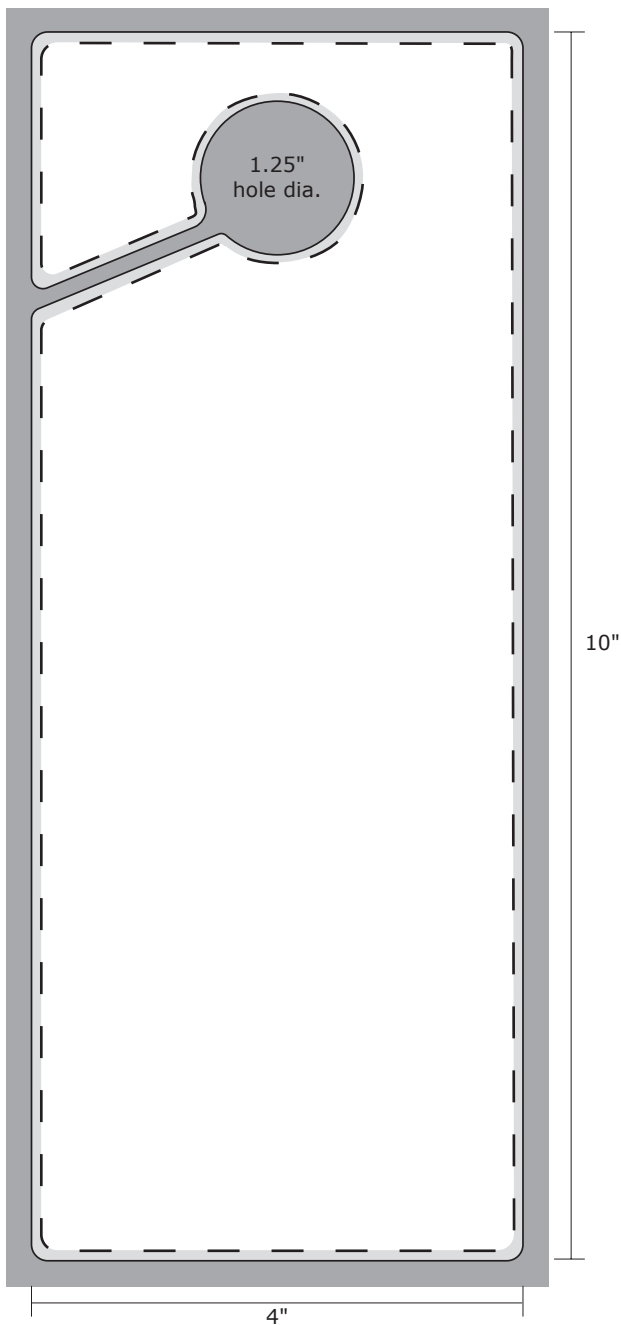

PS1042 Door Hanger

KEY		Safe Design Area: Keep text within this area
		Finished Cut: No text in this area - only background images or colors
		Bleed Zone: Extend color or images to ensure full card coverage