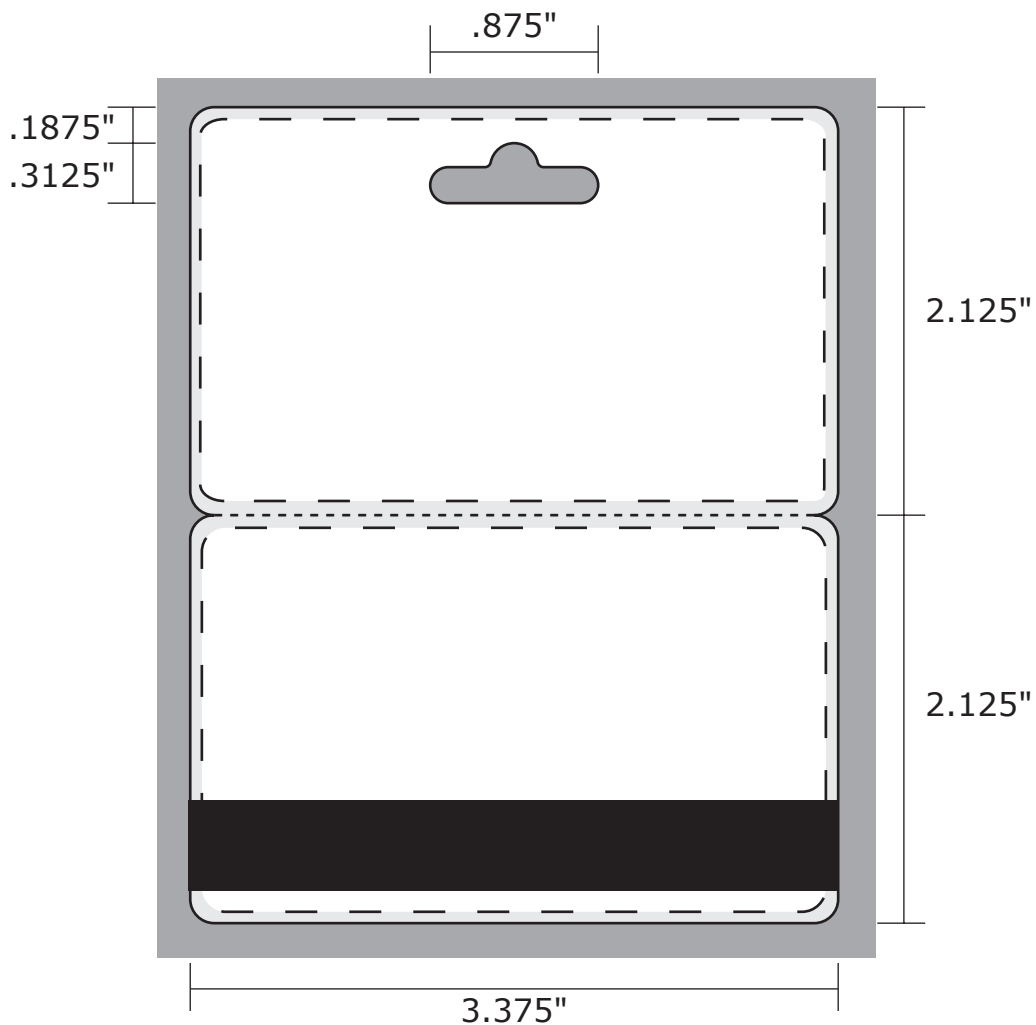

PS1010S CR80 (shown with sombrero slot)

KEY	-	
		Safe Design Area: Keep text within this area
		Finished Cut: No text in this area - only background images or colors
		Bleed Zone: Extend color or images to ensure full card coverage