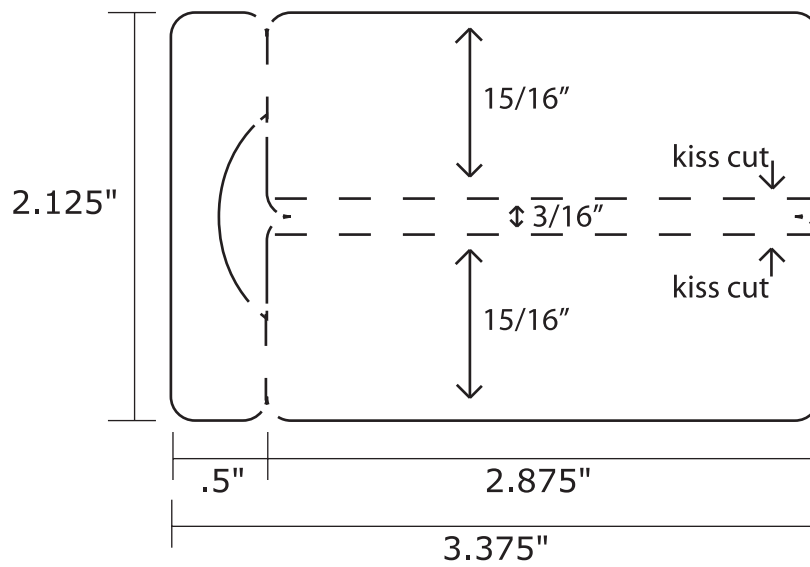

PS1012B - CR80 2-up keytag - 85.5 x 54mm (2.125 x 3.375 in)