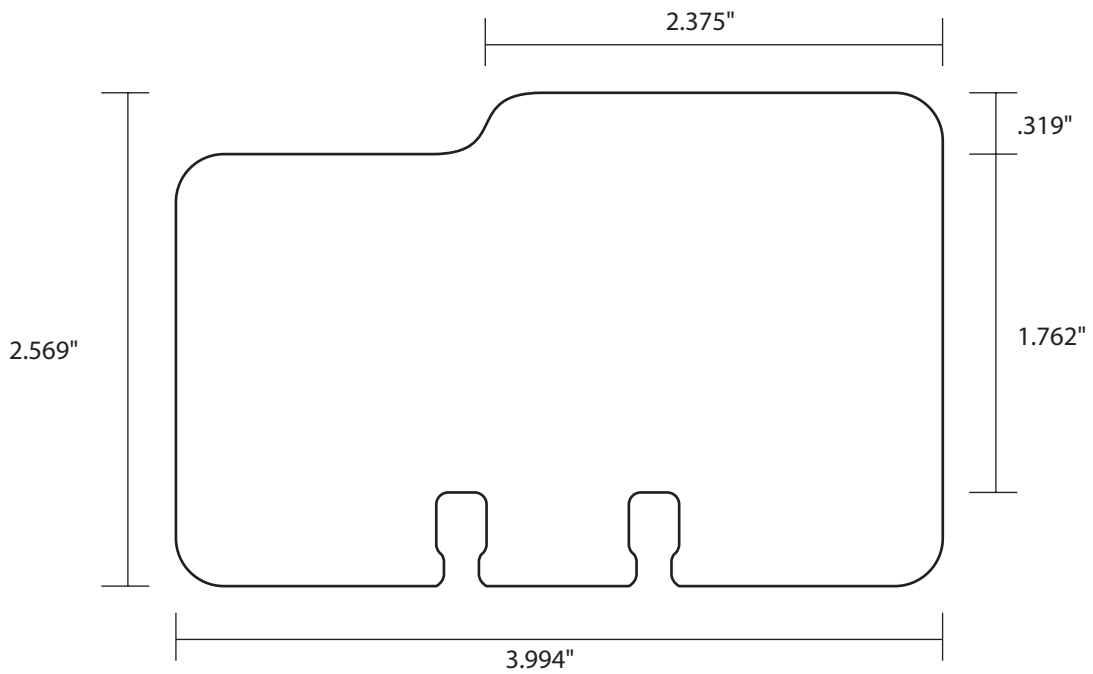

PS1024 - Roll-a-vue wide tab - 2.569 x 3.994 in