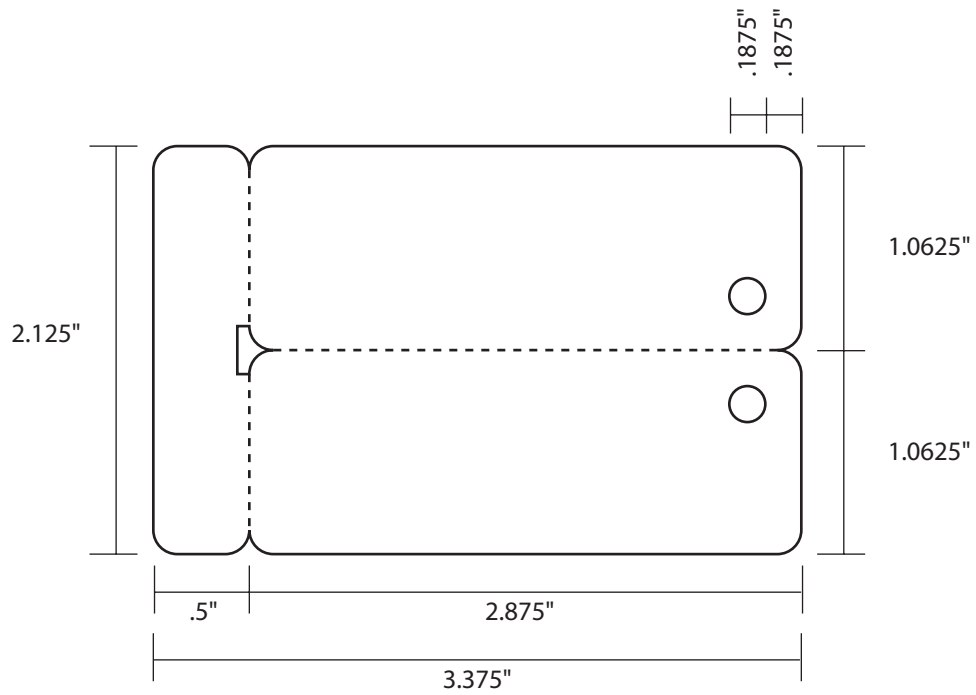

PS1002B- CR80 with 1-up keytag - 2.125 x 4.488 in - Automatic

PS1006 - Double CR80 with long sombrero slot - 85.5 x 108 mm - Automatic

PS1007 - CR80 with tent slot - 85.5 x 108 mm (3.375 x 4.25 in) - Automatic

PS1008 - Double CR80 with keyhole slot - 85.5 x 108 mm (3.375 x 4.25 in) - Automatic

PS1010S - CR80 (shown with sombrero slot) - 85.5 x 108 mm (3.375 x 4.25 in)

PS1012 - CR80 2-up keytag - 85.5x54mm (2.125 x 3.375 in)