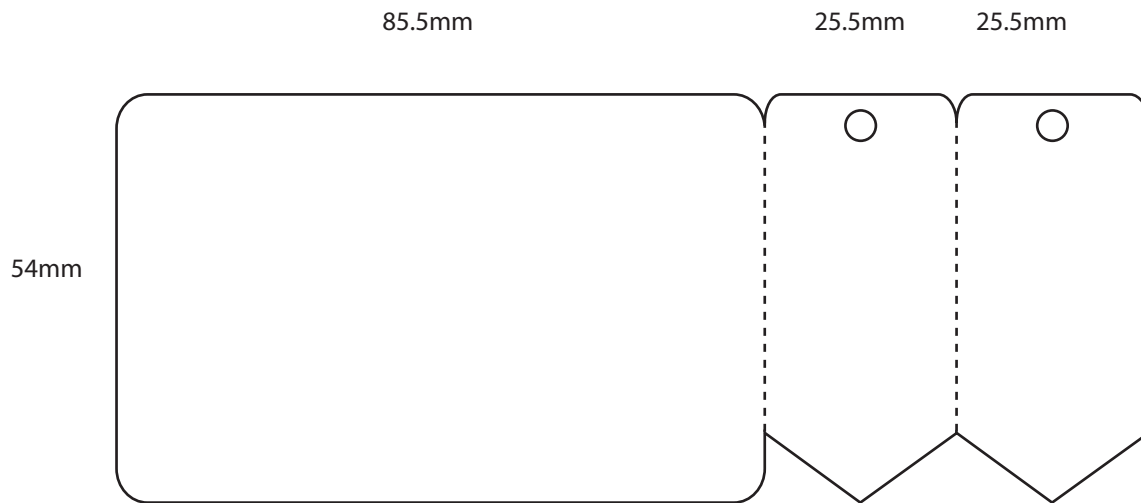

PC1337 - 120.65 x 171.45 mm (4.7386 in x 6.7338 in)

PC1338 - 120 x 80 mm (4.7244 in x 3.1496 in)

PC1339 - 127 mm x 74 mm (5 in x 2.9134 in)

PC1340 - Combo Card - 133.5 x 54 mm (5.2559 in x 2.126 in)

PC1341 - Combo Card - 136.5mm x 54 mm (5.374 in x 2.126 in)