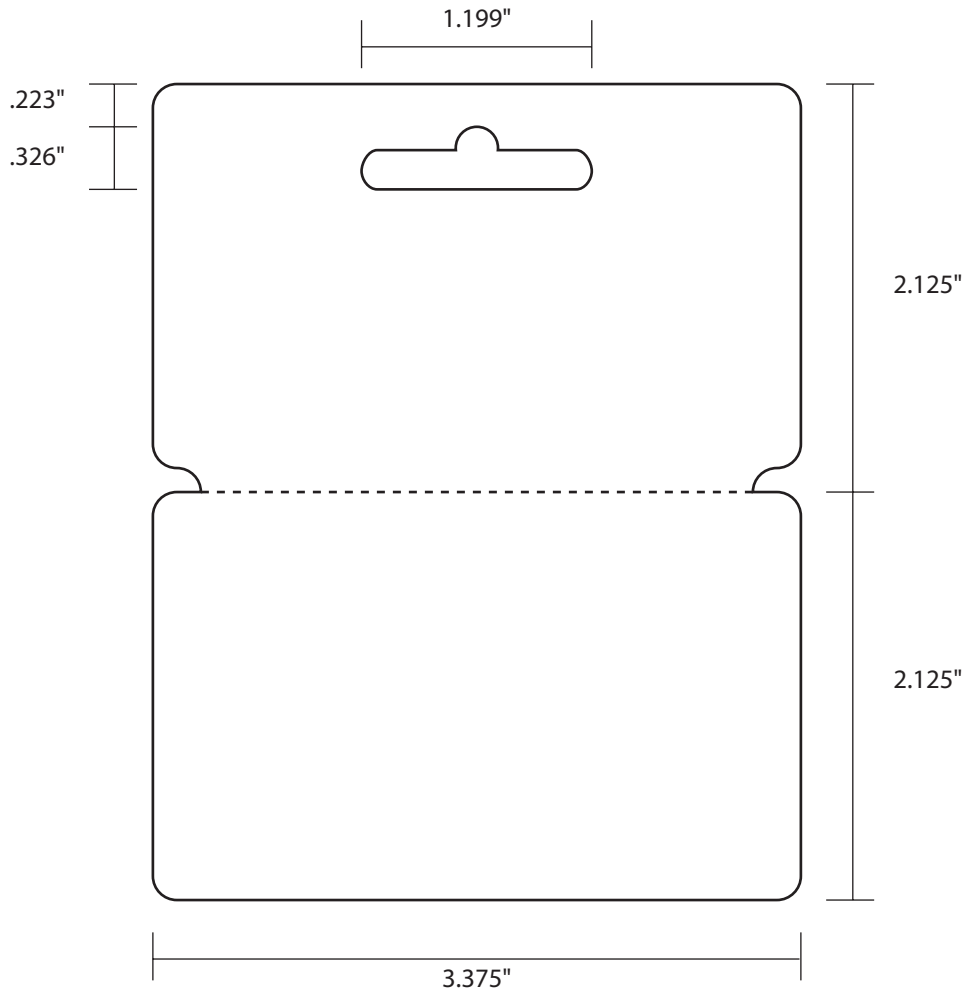

PS1006 - Double CR80 with long sombrero slot - 85.5 x 108 mm - Automatic