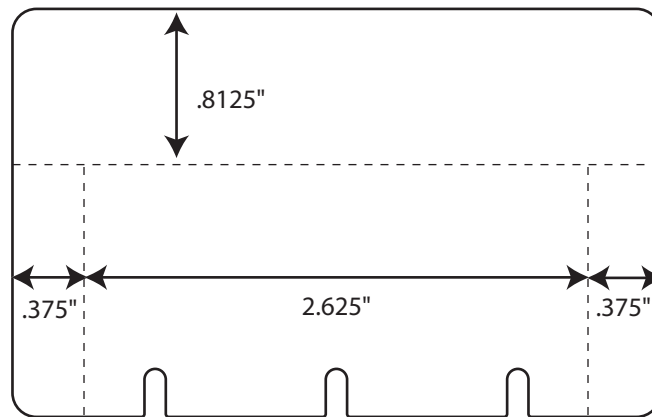

PS1040 - Break-Away Plate - 85.5 x 54 mm