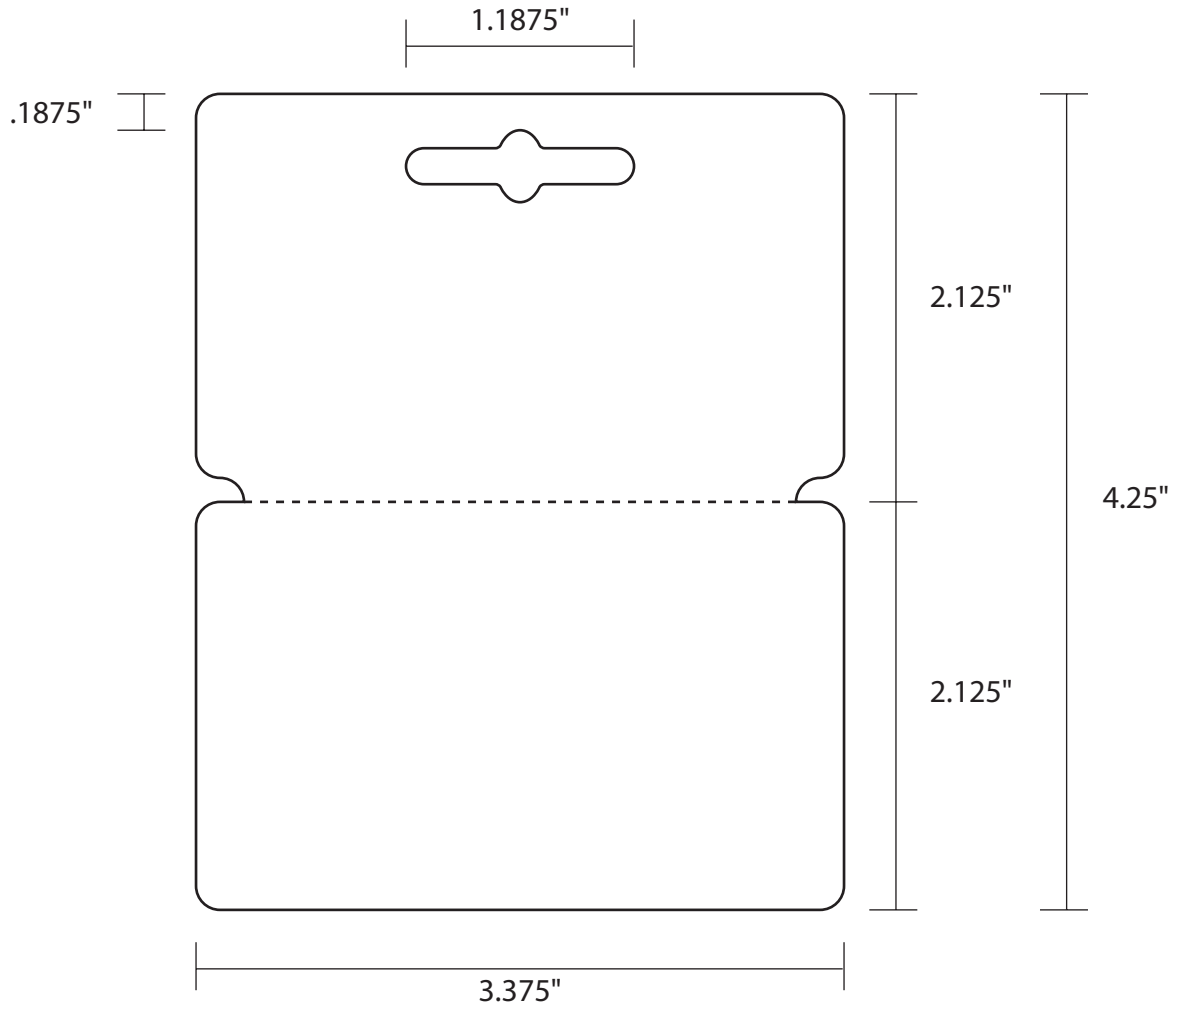

PS1008 - Double CR80 with keyhole slot - 85.5 x 108 mm (3.375 x 4.25 in) - Automatic