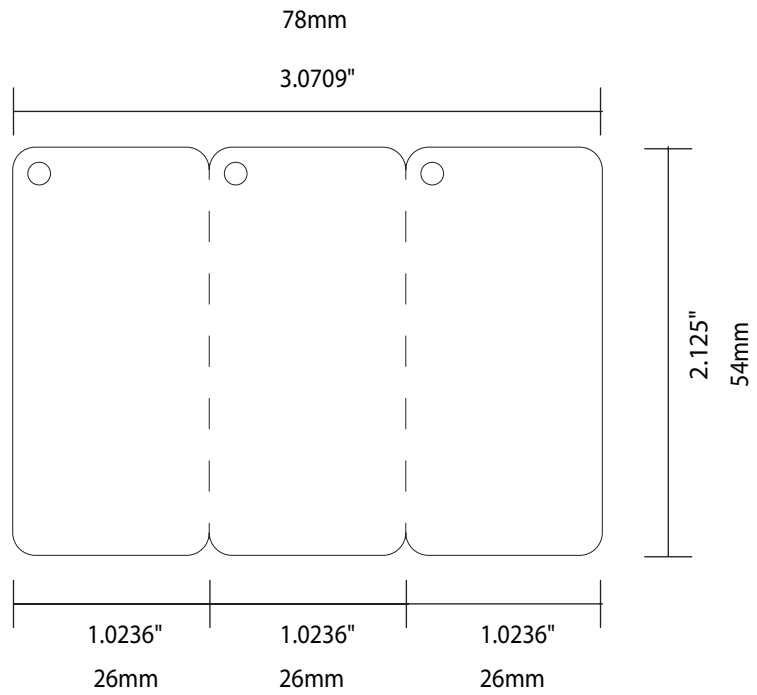

PC1460 - 28.575 x 55.5625 mm (2.1875 in x 1.125 in)

PC1461 - 60 x 30 mm (2.3608 in x 1.1811 in)

PC1462 - 28.575 x 66.675 mm (2.625 in x 1.125 in)

PC1463 - 107.95 x 139.7 mm (4.25 in x 5.5 in)

PC1464 - Combo Card - 85.5 x 108 mm (3.3661 in x 4.2511 in)

PC1465 - Door Hanger

88.9 x 215.9 mm (3.5 in x 8.5 in)

PS1001 - CR80 3-up keytag - 3.375 in x 2.125 in

PS1001-B - CR80 3-up keytag - - 3.375 in x 2.125 in - Automatic

PS1001S - 3-up Keytag - Automatic

PS1002 - CR80 with 1-up keytag - 2.125 x 4.488 in - Automatic

PS1002B- CR80 with 1-up keytag - 2.125 x 4.488 in - Automatic

PS1006 - Double CR80 with long sombrero slot - 85.5 x 108 mm - Automatic

PS1007 - CR80 with tent slot - 85.5 x 108 mm (3.375 x 4.25 in) - Automatic