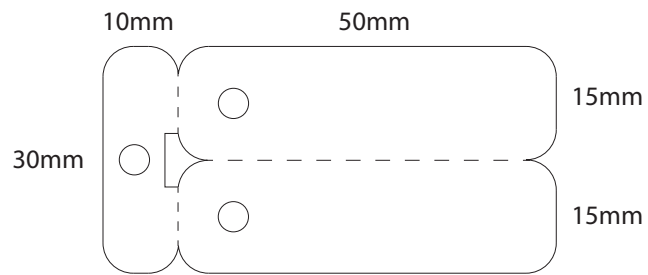

PC1461 - 60 x 30 mm (2.3608 in x 1.1811 in)