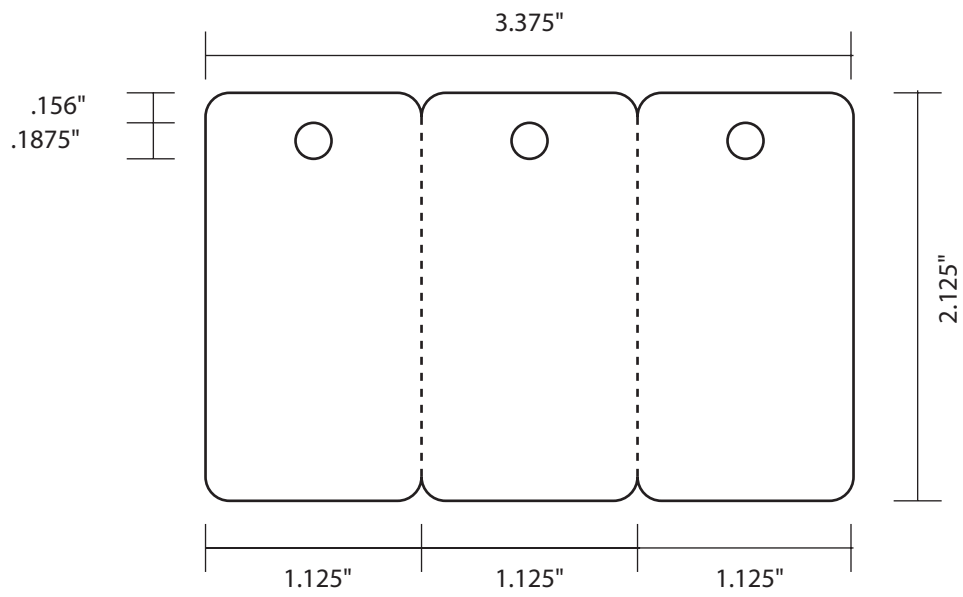

PS1001 - CR80 3-up keytag - 3.375 in x 2.125 in