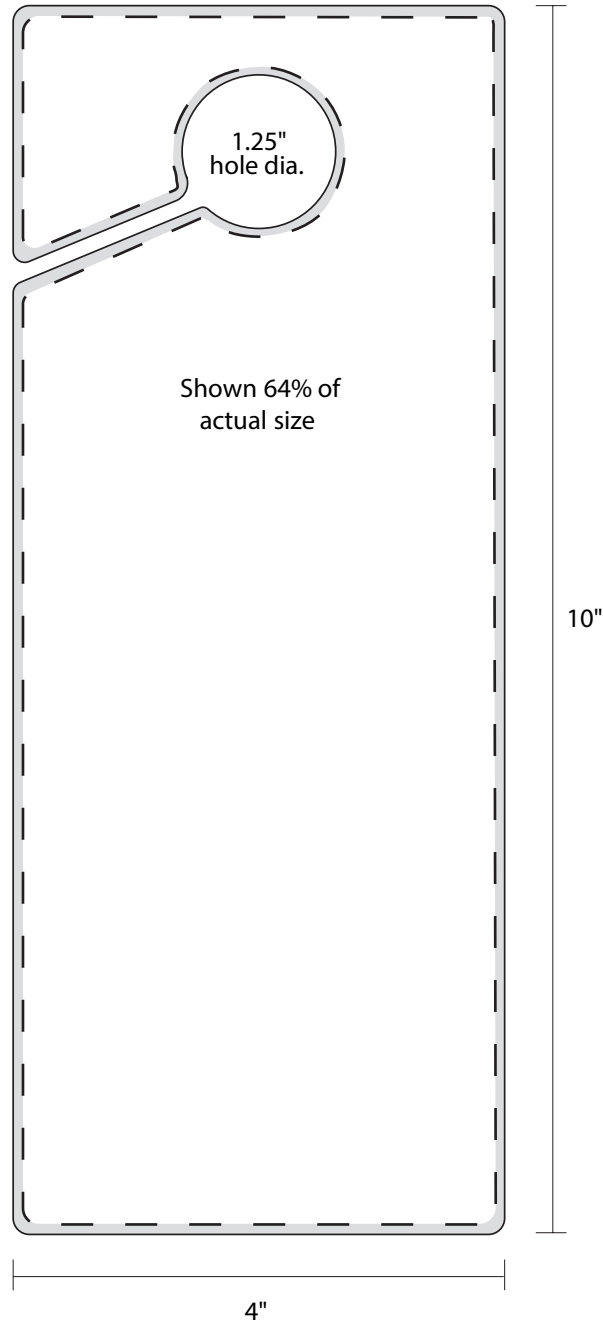

PS1042 - Door Hanger - 4 x 10 in