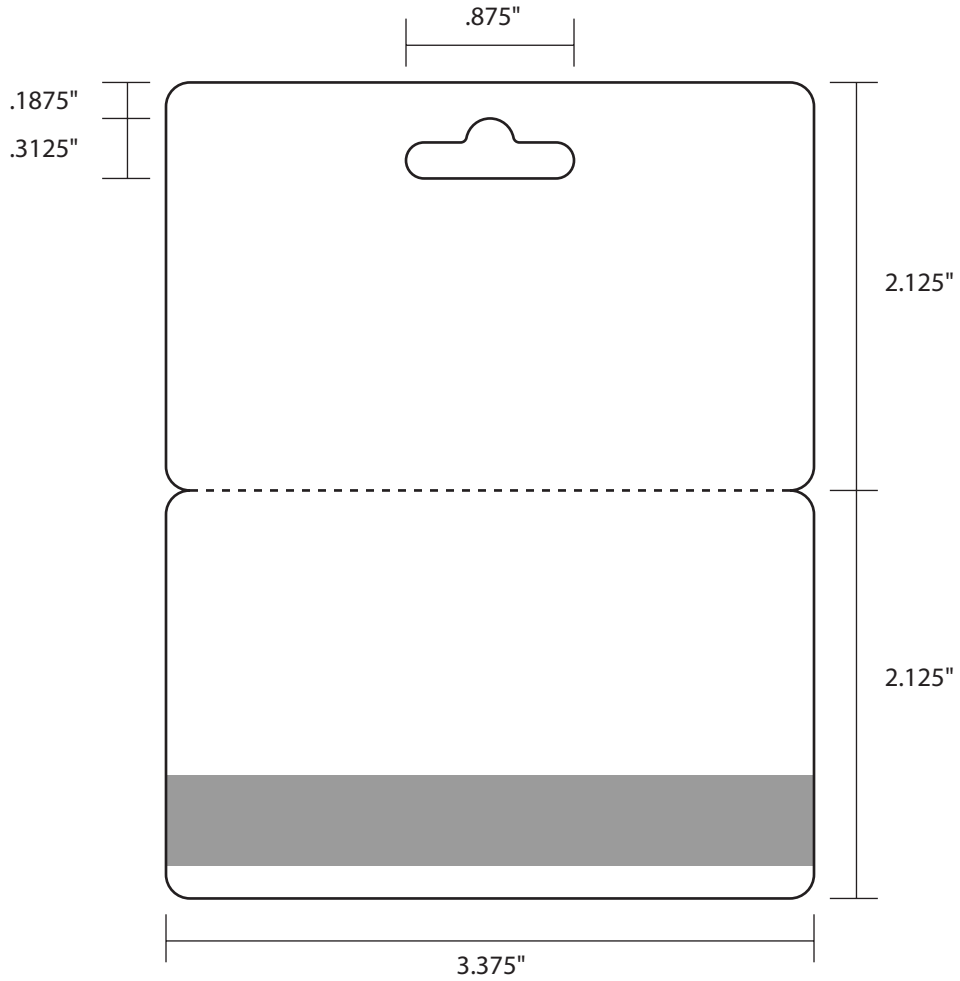

PS1010S - CR80 (shown with sombrero slot) - 85.5 x 108 mm (3.375 x 4.25 in)