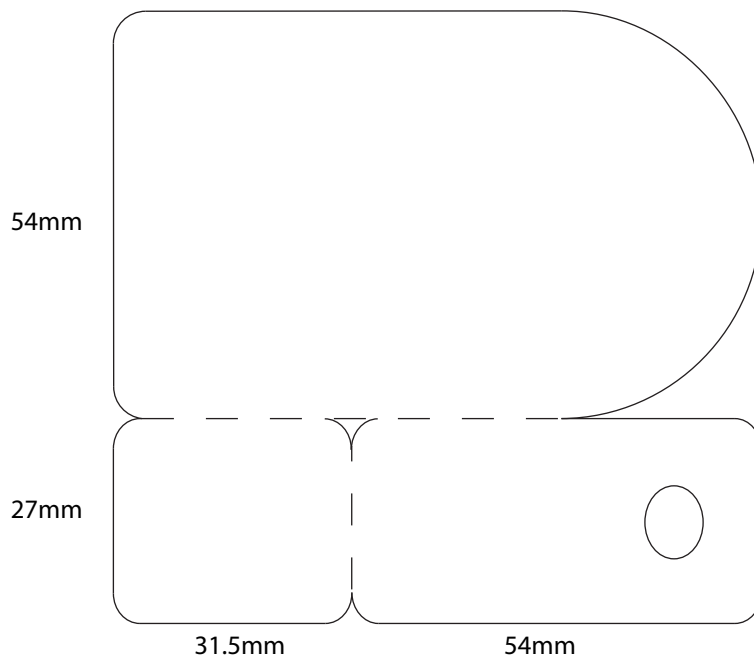

PC1003 - 80 x 45 mm (3.15 x 1.77 inch)

80x45mm (3.15 x 1.77inch) card size
2mm (0.079inch) round corner.

PC1006 - 65 x 40 mm (2.56 x 1.58 inch)

65x40mm (2.56 x 1.58 inch) card size
2mm (0.079inch) round corner.

PC1009 - Circle - 75 x 75 mm (2.95 inch)

75 x 75 mm (2.95 inch) card size

PC1011 - 76 x 48 mm (2.9921 x 1.8898 in)

2 mm round corner

PC1013 - 60 x 25 mm (2.3622 in x 0.9842 in)

60 x 25 mm (2.3622 in x 0.9842 in)

PC1015 - 85.5 x 54 mm (3.2731 in x 2.1106 in)

PC1016 - Combo Card - 85.5 x 111 mm (3.3715 in x 4.3728 in) / Automatic

PC1016-B - Combo Card - 85.5 x 111 mm (3.3715 in x 4.3728 in) / Automatic

PC1017 - Combo Card - 85.5 x 81 mm (3.375 in x 3.1904 in)

PC1018 - Combo Card - 85.5 x 81 mm (3.3755 in x 3.188 in)

PC1019 - 86 x 29 mm (3.4 in x 1.15 in)

PC1020 - 85.5 x 54 mm (3.2731 in x 2.1106 in)

PC1021 - 85.5 x 54 mm (3.2731 in x 2.1106 in)

PC1022 - 85.5 x 54 mm (3.2731 in x 2.1106 in)