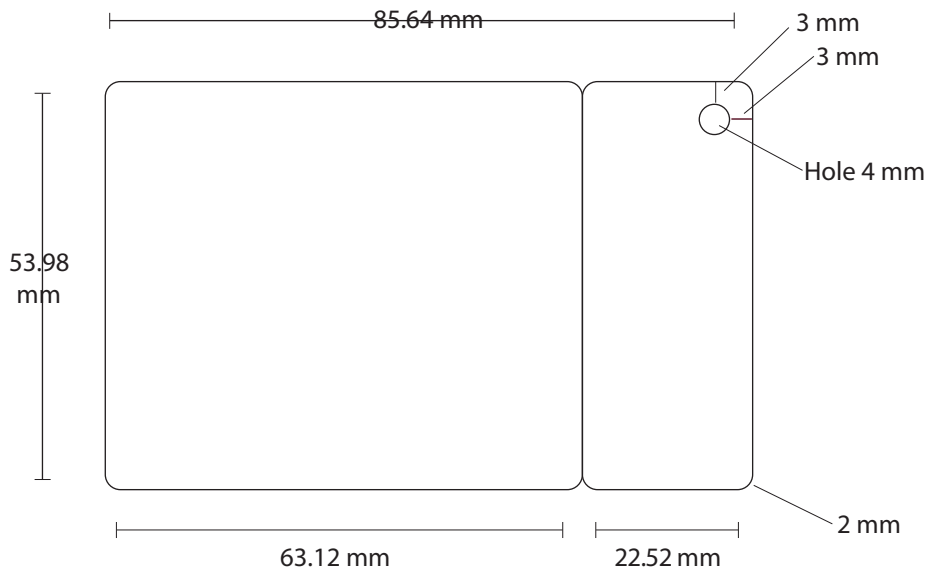

PC1198 - 127 mm x 152.4 mm (5 in x 6 in)

PC1199 - 71 mm x 106.5 mm (2.7953 in x 4.1901 in)

PC1200 - 88.9 mm x 40.64 mm (3.5 in x 1.6 in)

PC1201 - 85.64 x 53.98 mm (3.3716 in x 2.1252 in) - Automatic

PC1202 - 68 mm x 40 mm (2.6772 in x 1.5748 in)