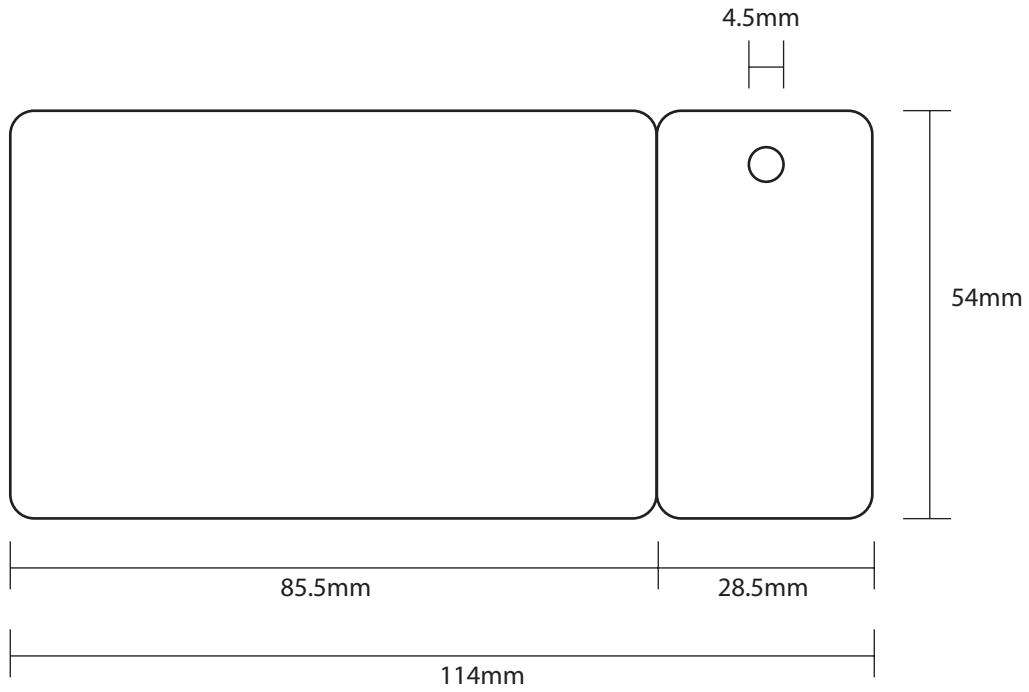

PC1460 - 28.575 x 55.5625 mm (2.1875 in x 1.125 in)

PC1461 - 60 x 30 mm (2.3608 in x 1.1811 in)

PC1462 - 28.575 x 66.675 mm (2.625 in x 1.125 in)

PC1463 - 107.95 x 139.7 mm (4.25 in x 5.5 in)

PC1464 - Combo Card - 85.5 x 108 mm (3.3661 in x 4.2511 in)

PC1465 - Door Hanger

88.9 x 215.9 mm (3.5 in x 8.5 in)

PS1001 - CR80 3-up keytag - 3.375 in x 2.125 in

PS1001-B - CR80 3-up keytag - - 3.375 in x 2.125 in - Automatic

PS1001S - 3-up Keytag - Automatic

PS1002 - CR80 with 1-up keytag - 2.125 x 4.488 in - Automatic

PS1002B- CR80 with 1-up keytag - 2.125 x 4.488 in - Automatic

PS1006 - Double CR80 with long sombrero slot - 85.5 x 108 mm - Automatic

PS1007 - CR80 with tent slot - 85.5 x 108 mm (3.375 x 4.25 in) - Automatic