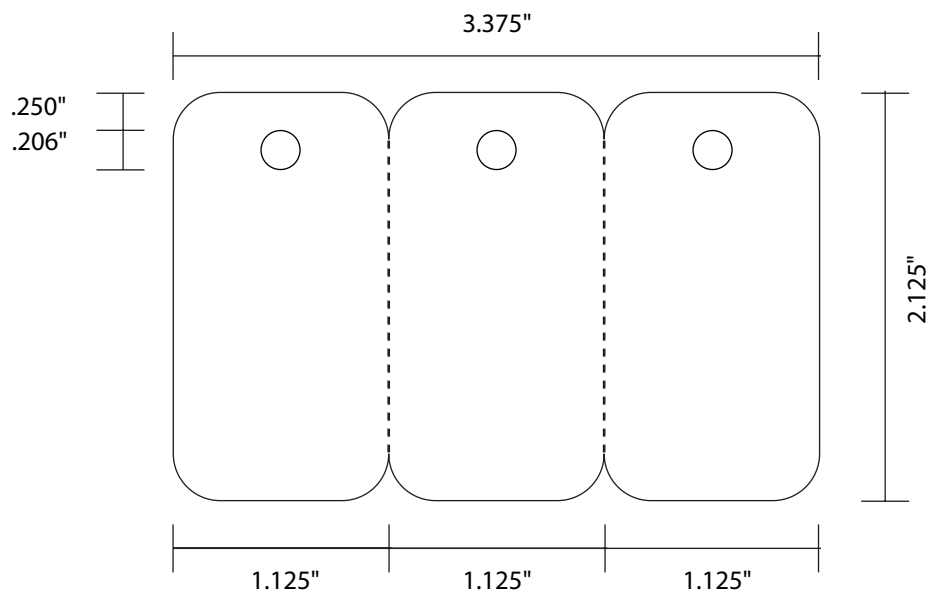

PC1460 - 28.575 x 55.5625 mm (2.1875 in x 1.125 in)

PC1461 - 60 x 30 mm (2.3608 in x 1.1811 in)

PC1462 - 28.575 x 66.675 mm (2.625 in x 1.125 in)

PC1463 - 107.95 x 139.7 mm (4.25 in x 5.5 in)

PC1464 - Combo Card - 85.5 x 108 mm (3.3661 in x 4.2511 in)

PC1465 - Door Hanger

88.9 x 215.9 mm (3.5 in x 8.5 in)

PS1001 - CR80 3-up keytag - 3.375 in x 2.125 in

PS1001-B - CR80 3-up keytag - - 3.375 in x 2.125 in - Automatic

PS1001S - 3-up Keytag - Automatic

PS1002 - CR80 with 1-up keytag - 2.125 x 4.488 in - Automatic

PS1002B- CR80 with 1-up keytag - 2.125 x 4.488 in - Automatic

PS1006 - Double CR80 with long sombrero slot - 85.5 x 108 mm - Automatic

PS1007 - CR80 with tent slot - 85.5 x 108 mm (3.375 x 4.25 in) - Automatic