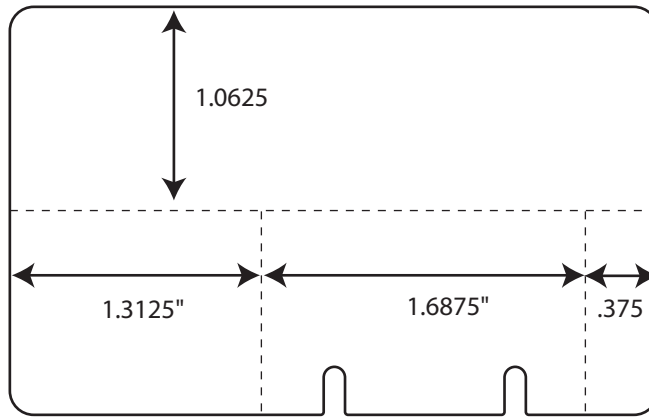

PS1031 - Break-Away Plate - 85.5 x 54 mm