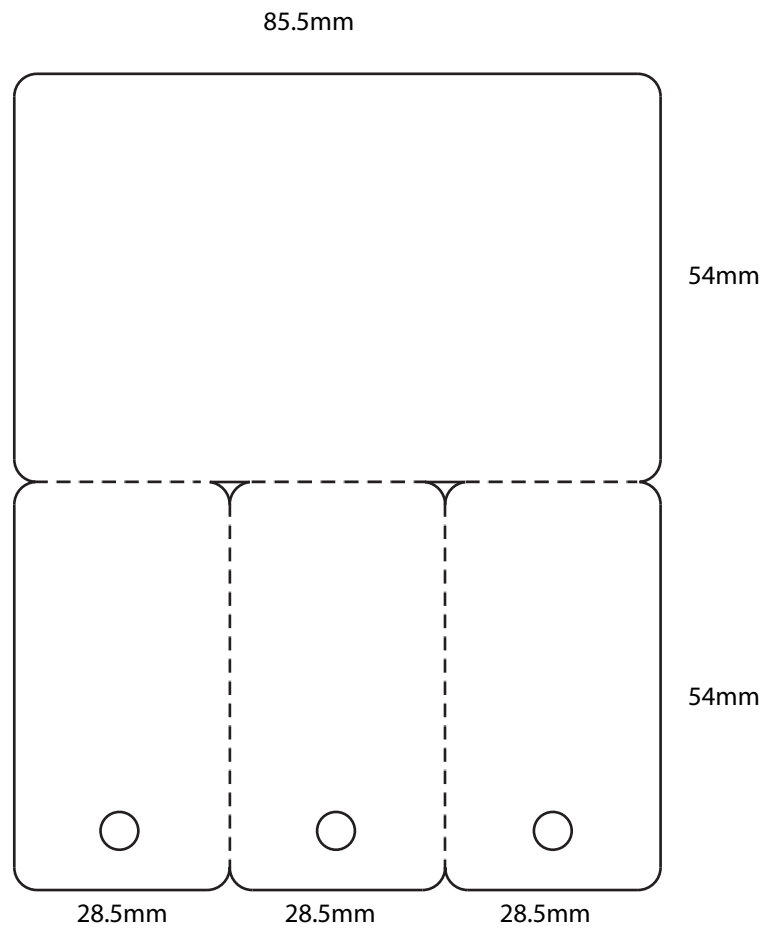

PC1454 - 54 x 25.4 mm (2.126 in x 1 in)

PC1455 - 68 x 54 mm (2.6772 in x 2.126 in)

PC1456 - 30.918 x 70.136 mm (1.2173 in x 2.7613 in)

PC1458 - 152.4 x 18.256 mm (6 in x 0.7188 in)

PC1459 - Door Slot Lock - 86 x 130 mm (3.3858 in x 5.1181 in)

PC1460 - 28.575 x 55.5625 mm (2.1875 in x 1.125 in)

PC1461 - 60 x 30 mm (2.3608 in x 1.1811 in)

PC1462 - 28.575 x 66.675 mm (2.625 in x 1.125 in)

PC1463 - 107.95 x 139.7 mm (4.25 in x 5.5 in)

PC1464 - Combo Card - 85.5 x 108 mm (3.3661 in x 4.2511 in)