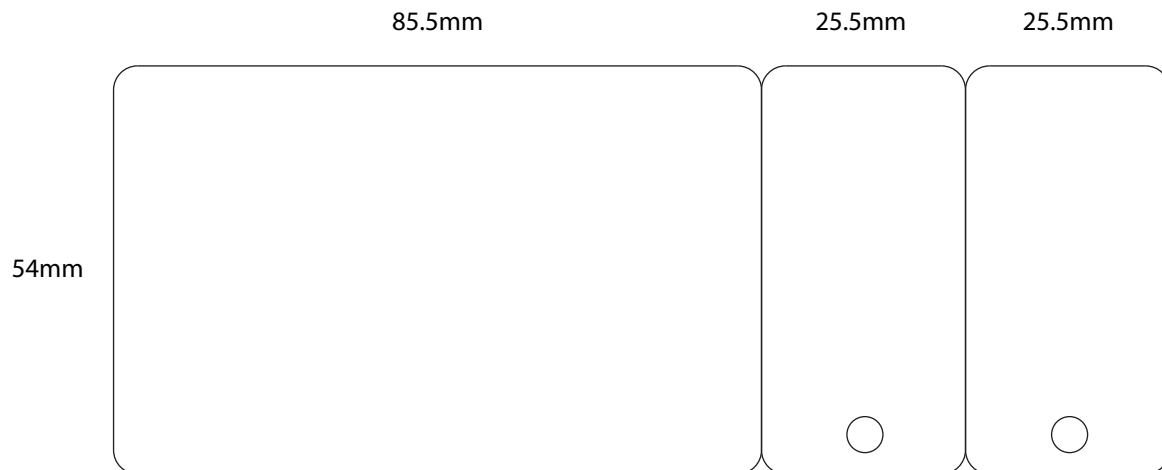

PC1342 - Combo Card - 140 x 54 mm (5.4999 in x 2.126 in)