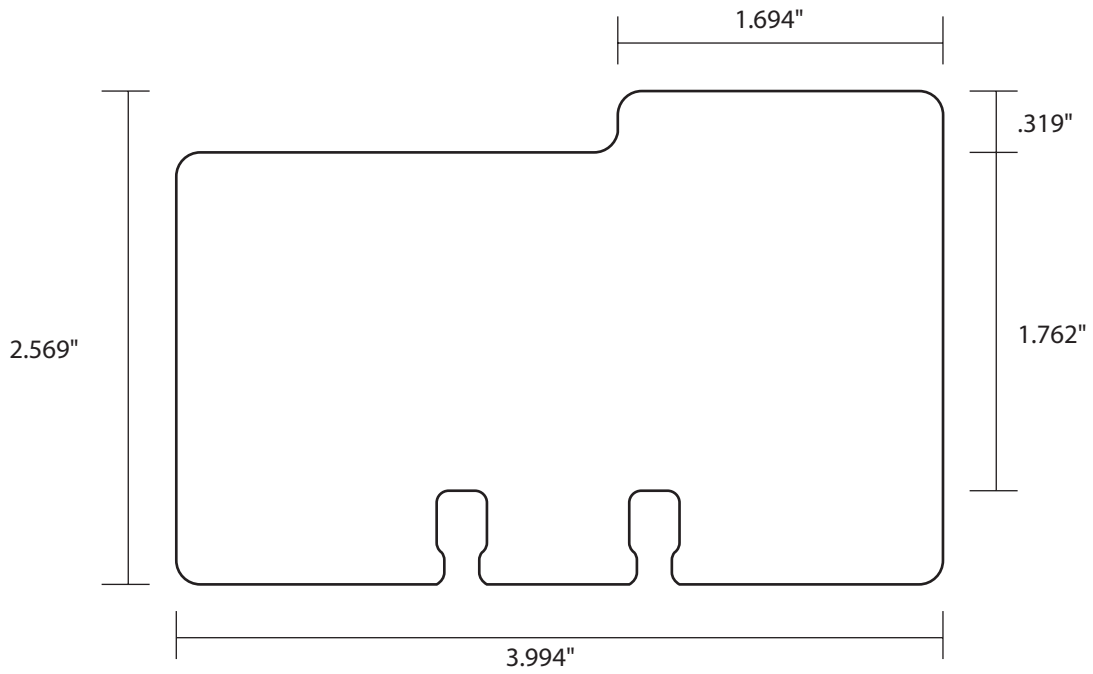

PS1021 - Roll-a-vue - 2.569 x 3.994 in