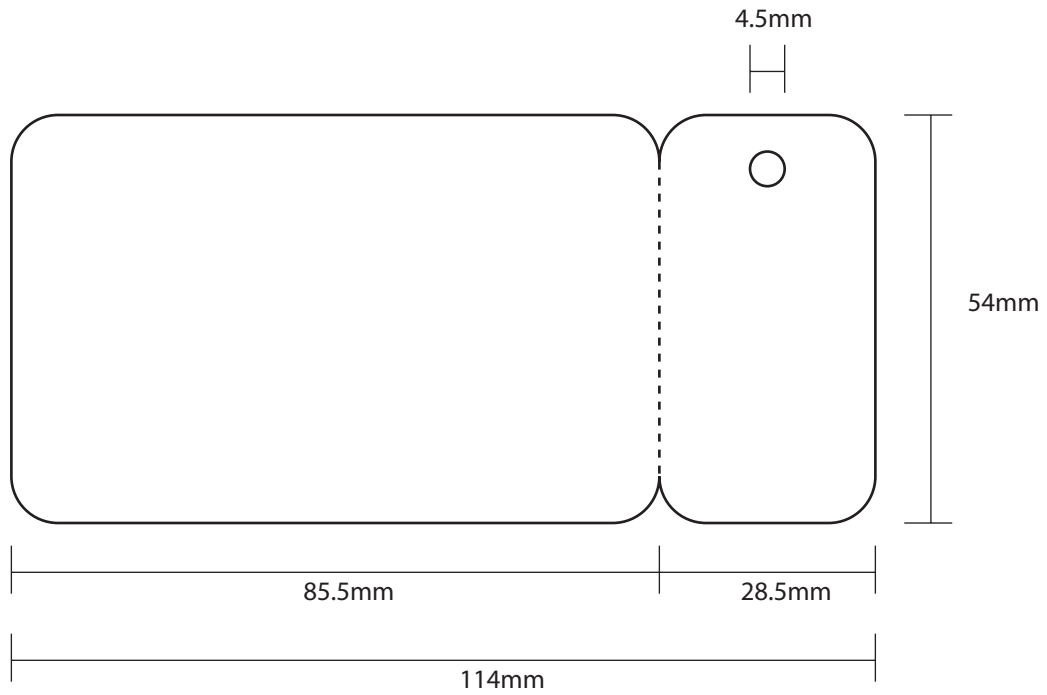

PC1460 - 28.575 x 55.5625 mm (2.1875 in x 1.125 in)

PC1461 - 60 x 30 mm (2.3608 in x 1.1811 in)

PC1462 - 28.575 x 66.675 mm (2.625 in x 1.125 in)

PC1463 - 107.95 x 139.7 mm (4.25 in x 5.5 in)

PC1464 - Combo Card - 85.5 x 108 mm (3.3661 in x 4.2511 in)

PC1465 - Door Hanger

88.9 x 215.9 mm (3.5 in x 8.5 in)

PS1001 - CR80 3-up keytag - 3.375 in x 2.125 in

PS1001-B - CR80 3-up keytag - - 3.375 in x 2.125 in - Automatic

PS1001S - 3-up Keytag - Automatic

PS1002 - CR80 with 1-up keytag - 2.125 x 4.488 in - Automatic

PS1002B- CR80 with 1-up keytag - 2.125 x 4.488 in - Automatic

PS1006 - Double CR80 with long sombrero slot - 85.5 x 108 mm - Automatic

PS1007 - CR80 with tent slot - 85.5 x 108 mm (3.375 x 4.25 in) - Automatic