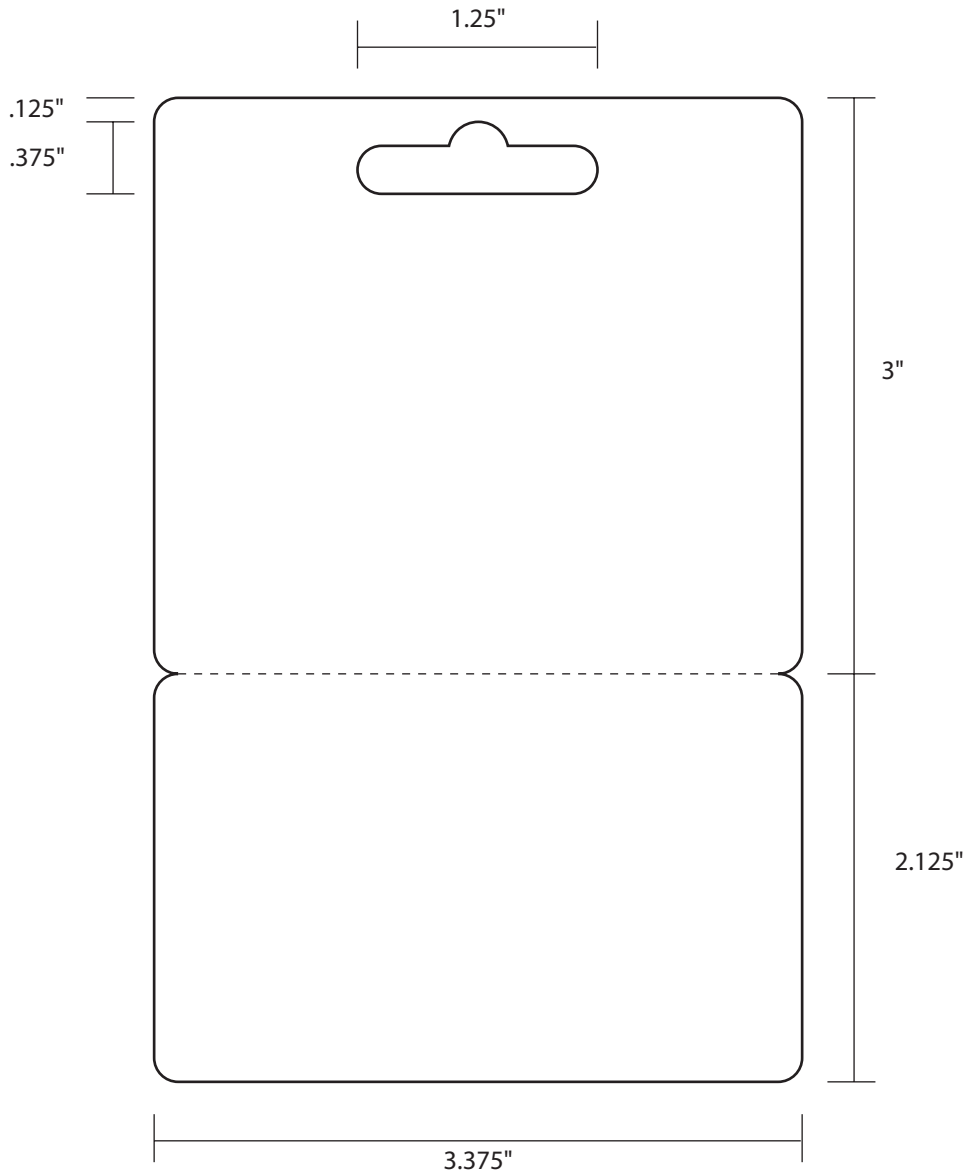

PS1031 - Break-Away Plate - 85.5 x 54 mm

PS1040 - Break-Away Plate - 85.5 x 54 mm

PS1042 - Door Hanger - 4 x 10 in

PS1044 - CR80 with 3" Hanger - 3.375 x 5.125 - Automatic

PS1045 - 85.5mmx165mm (3.375 in x 6.5 in) - Automatic